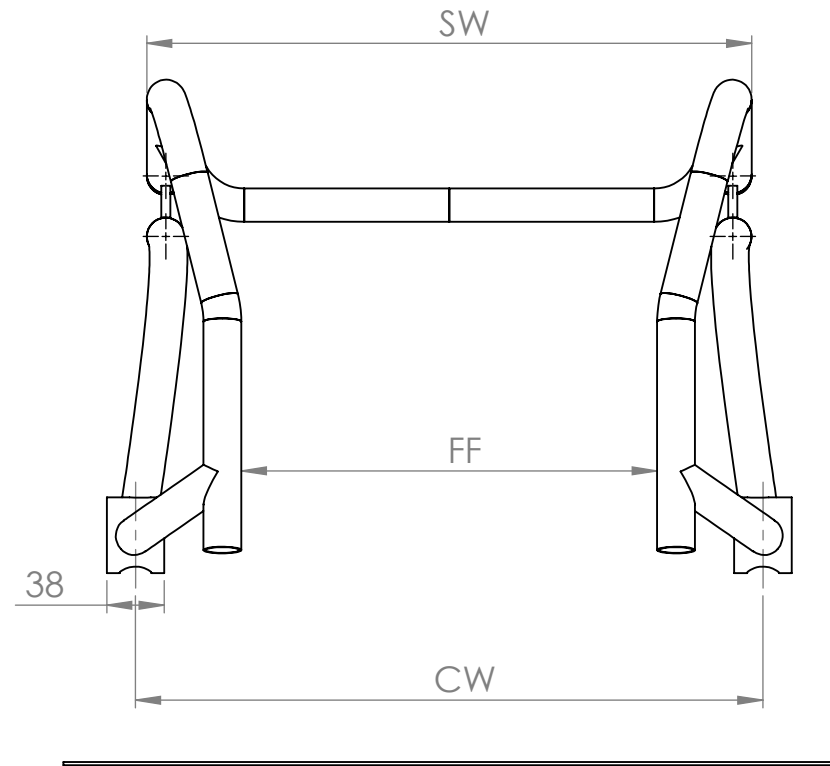

Hawk Small frame SD 35-41

SW	FF	CW
350	225	365
357	250	390
400	275	415
425	300	440
450	325	465
475	350	490
500	375	515

DESIGN STATE: Work in Progress		 WOLTURNUS Wolturnus A/S Tel: +45 96 71 71 70 Halkærvej 24b Fax: +45 96 71 71 80 DK-9240 Nibe info@wolturnus.dk www.wolturnus.dk	STOCK NO: 0	ASSEMBLY NO: 0
UNLESS OTHERWISE SPECIFIED TOLERANCES ACCORDING TO: DIN 2768M			TITLE: Hawk SD 35 - 41, Small frame	
FINISH: -	COLOR: -	SHORTENING: -	DRAWING NO: 11577	
NAME:	DATE:	MATERIAL: EN-AW 7020	REVISION: 00+	SIZE: A3
DRAWN BY: CKP	17-08-2016	WEIGHT: 1.144 kg	SCALE: 1:5	SHEET 1 OF 1
MFG:	-			