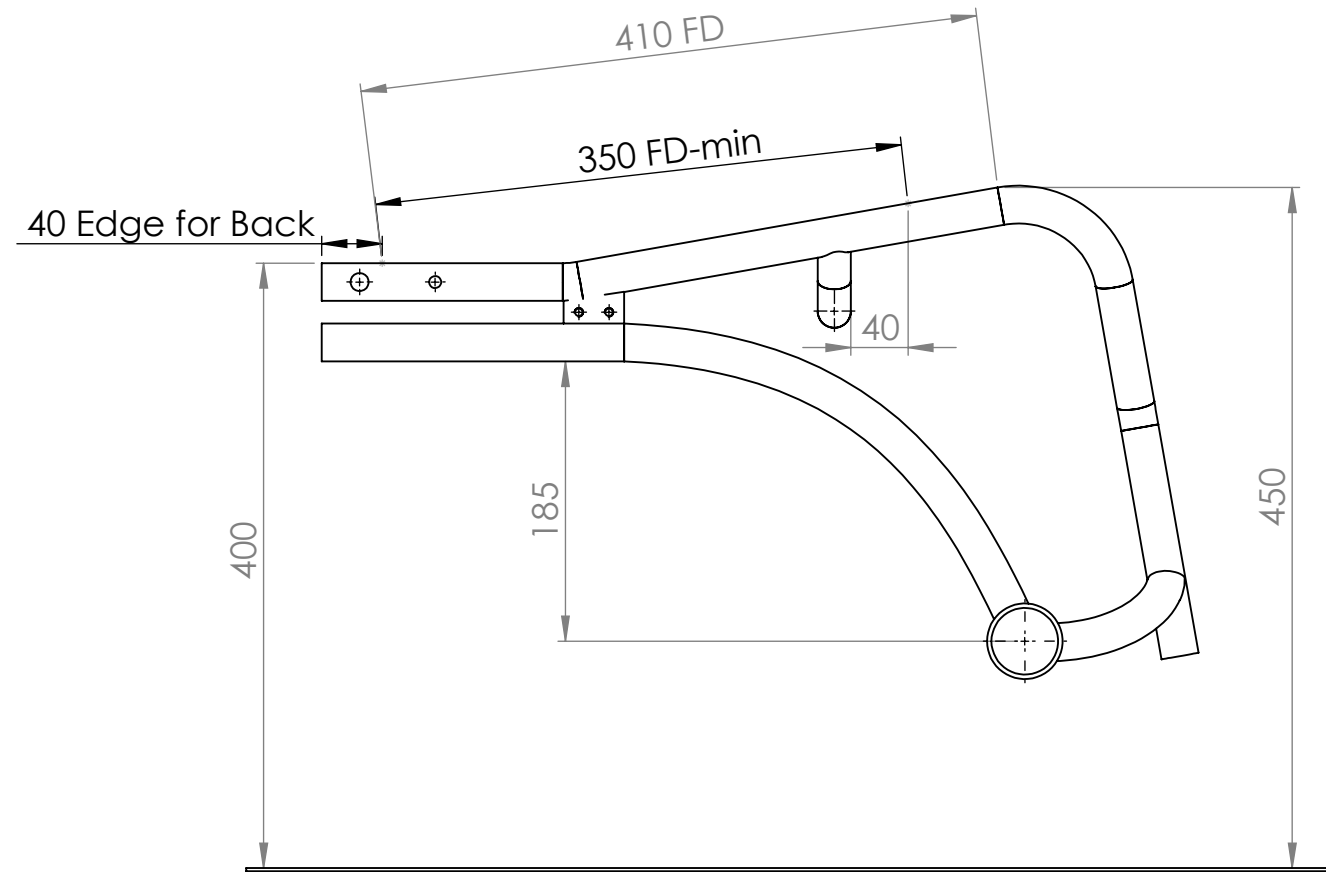

Hawk Small frame SD 35-41

SW	FF	CW
350	225	365
357	250	390
400	275	415
425	300	440
450	325	465
475	350	490
500	375	515

DESIGN STATE: Work in Progress		 WOLTURNUS Wolturnus A/S Tel: +45 96 71 71 70 Halkærvej 24b Fax: +45 96 71 71 80 DK-9240 Nibe info@wolturnus.dk www.wolturnus.dk	STOCK NO: 0	ASSEMBLY NO: 0
UNLESS OTHERWISE SPECIFIED TOLERANCES ACCORDING TO: DIN 2768M			TITLE: Hawk SD 35 - 41, Small frame	
FINISH: -	COLOR: -	SHORTENING: -	DRAWING NO: 11577	
NAME:	DATE:	MATERIAL: EN-AW 7020	REVISION: 00+	SIZE: A3
DRAWN BY: CKP	17-08-2016	WEIGHT: 1.144 kg	SCALE: 1:5	SHEET 1 OF 1
MFG:	-			